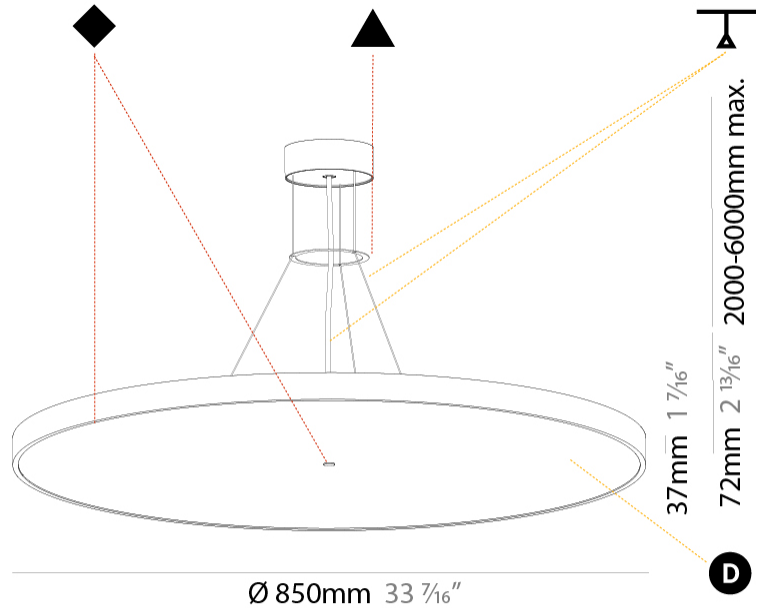

GENERAL

Series: Sign Diva
Subseries: Sign Diva
Brand: Prolicht
Division: Architectural
Mounting Type: Suspension
Mounting Location: Ceiling
Subcategory: Pendant

PHYSICAL

Shape: Round
Diameter (mm): 850
Diameter (in): 33 ⁷/₁₆"
Height (mm): 72
Height (in): 2 ¹³/₁₆"
Max. Overall Height (mm): 6072
Max. Overall Height (in): 239 ⁷/₁₆"
Light Distribution: Direct
Weight (kg): 14.005
Weight (lbs): 30.88
Diffuser: PMMA - Opal / Micro-Prism / Sparkling Secret / Vintage Industrial
Fixture Finish: SSR / BKV / CWI / CRY / HAB / UFT / ITA / RUA / FTG / MYG / LOD / PUS / FRO / FUP / KIA / POP / BLS / SPG / MEY / GOH / GUM / CHC / COM / ABZ / JAG / OBR / MOS / ROR
Fixture Material: Extruded Aluminum / Steel
Cable Details: 2000mm or 6000mm Transparent Cable

ELECTRICAL

Lamp Type: LED (Zhaga Standard)
Input Wattage (W): 96.8
Total Output Wattage (W): 76.8
Dimming: Tri-Mode (Non-Dimming and Phase Dimming (120Vac only) and 0-10V Dimming)
Driver Included: Yes
Driver Location: Integrated
Driver Type: Constant Current - Universal
Driver Class: Class 2
Input Voltage (V): 120 - 277
Constant Current (MA): 600

LED

Color Temperature (°K): 2700 / 3000 / 3500 / 4000
Max. Delivered Lumen (lm): 7960 / 9950 / 10153 / 10360
CRI: >90 CRI
Lamp Life (hrs): 50000

OPTICAL

RATINGS AND CERTIFICATIONS

Certified By: Certified for North American Standards
IP rating: IP20