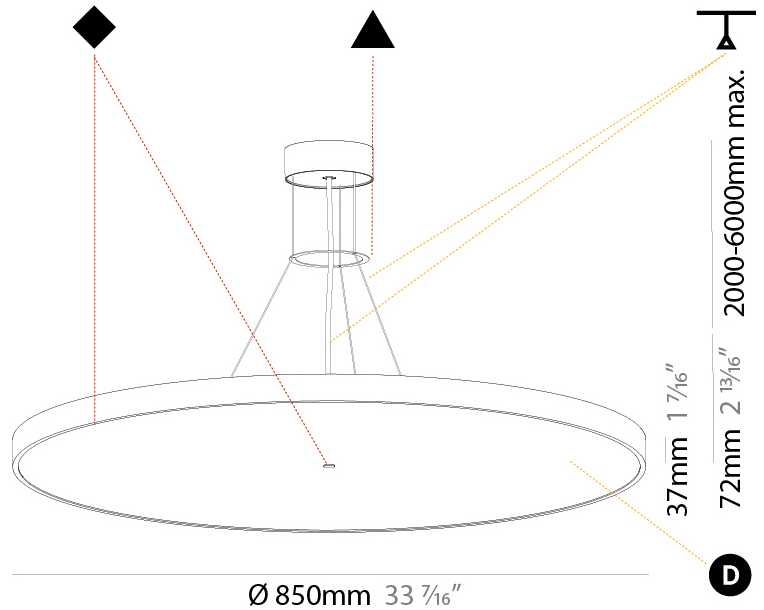

GENERAL

Series: Sign Diva
Subseries: Sign Diva
Brand: Prolicht
Division: Architectural
Mounting Type: Suspension
Mounting Location: Ceiling
Subcategory: Pendant

PHYSICAL

Shape: Round
Diameter (mm): 850
Diameter (in): 33 7/16
Height (mm): 72
Height (in): 2 13/16
Max. Overall Height (mm): 6072
Max. Overall Height (in): 239 7/16
Light Distribution: Direct / Indirect
Weight (kg): 14.868
Weight (lbs): 32.78
Diffuser: PMMA - Opal / Micro-Prism / Sparkling Secret / Vintage Industrial
Fixture Finish: SSR / BKV / CWI / CRY / HAB / UFT / ITA / RUA / FTG / MYG / LOD / PUS / FRO / FUP / KIA / POP / BLS / SPG / MEY / GOH / GUM / CHC / COM / ABZ / JAG / OBR / MOS / ROR
Fixture Material: Extruded Aluminum / Steel
Cable Details: 2000mm or 6000mm Transparent Cable

ELECTRICAL

Lamp Type: LED (Zhaga Standard)
Input Wattage (W): 118.8
Total Output Wattage (W): 94.8
Dimming: Tri-Mode (Non-Dimming and Phase Dimming (120Vac only) and 0-10V Dimming)
Driver Included: Yes
Driver Location: Integrated
Driver Type: Constant Current - Universal
Driver Class: Class 2
Input Voltage (V): 120 - 277
Constant Current (MA): 600 / 350

LED

Color Temperature (°K): 2700 / 3000 / 3500 / 4000
Max. Delivered Lumen (lm): 9880 / 12310 / 12554 / 12810
CRI: >90 CRI
Lamp Life (hrs): 50000

OPTICAL

RATINGS AND CERTIFICATIONS

Certified By: Certified for North American Standards
IP rating: IP20

PROJECT _____
TYPE _____
SPECIFIER _____
QUANTITY _____
DATE _____