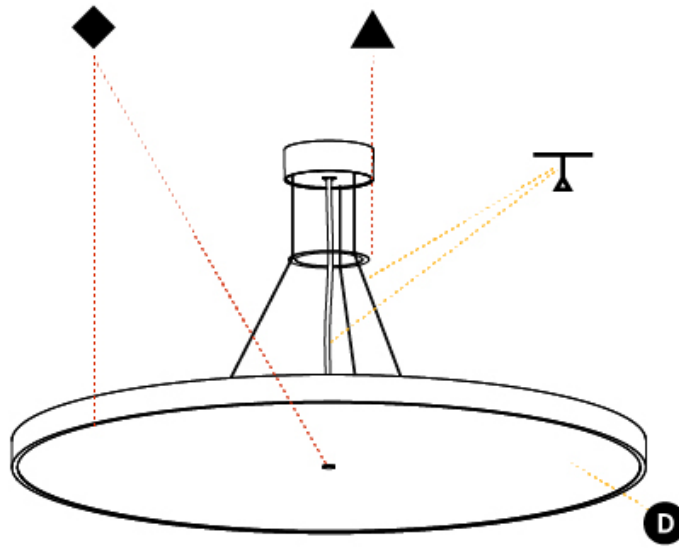

SIGN DIVA SUSPENSION

A300007-

PROJECT
TYPE
SPECIFIER
QUANTITY
DATE